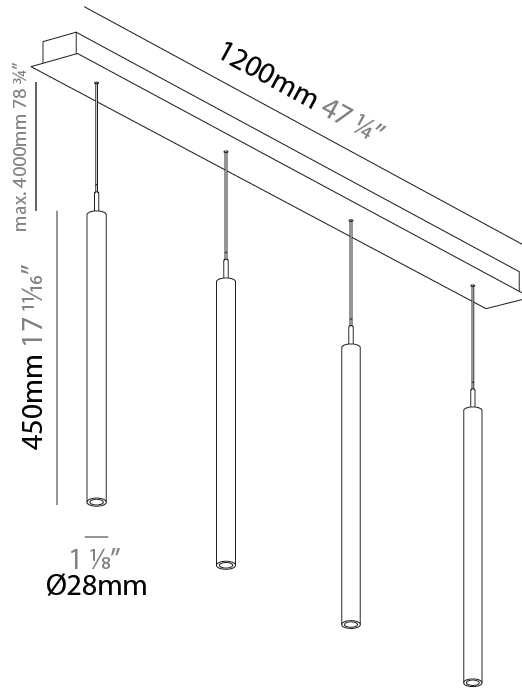

GENERAL

Series: G-Mini Channel
Subseries: G-Mini Channel Hangover
Partner: Prolicht
Division: Architectural
Installation: Suspension
Product Type: Clusters
Mounting Location: Ceiling
Light Distribution: Direct

PHYSICAL

Shape: Cylinder
Diameter (mm): 28
Diameter (in): 1 1/8
Length (mm): 1200
Length (in): 47 1/4
Height (mm): 450
Height (in): 17 11/16
Diffuser: Shine Ring - NOR / OPL / YEL / ORA / RED / BLU / GRN
Fixture Finish: SSR / BKV / CWI / CRY / HAB / UFT / ITA / RUA / FTG / MYG / LOD / PUS / FRO / FUP / KIA / POP / BLS / SPG / MEY / GOH / CHC / COM / ABZ / JAG / OBR / MOS / ROR
Accent Finish: NOF / COP / MIR / SSS
Fixture Material: Extruded Aluminum / Steel
Cable Details: 2000mm/78 3/4" / 4000mm/157 1/2" - Cable, Black, Green, Orange, Red, White

ELECTRICAL

Lamp Type: LED (Zhaga Standard)
Input Wattage (W): 26
Total Output Wattage (W): 23.7
Dimming: Tri-Mode (Non-Dimming and Phase Dimming (120Vac only) and 0-10V Dimming)
Driver Included: Yes
Driver Location: Integrated
Driver Type: Constant Current - Universal
Driver Class: Class 2
Input Voltage (V): 120 - 277

LED

Color Temperature (°K): 2700 / 3000 / 3500 / 4000
Max. Delivered Lumen (lm): 1546 / 1615 / 1705 / 1751
Nominal Lumen (lm): 1840 / 1949 / 2057 / 2112
CRI: >90 CRI
Lamp Life (hrs): 50000

OPTICAL

Beam Angle: 20 / 26 / 56

RATINGS AND CERTIFICATIONS

Certified By: Certified for North American Standards
IP rating: IP20