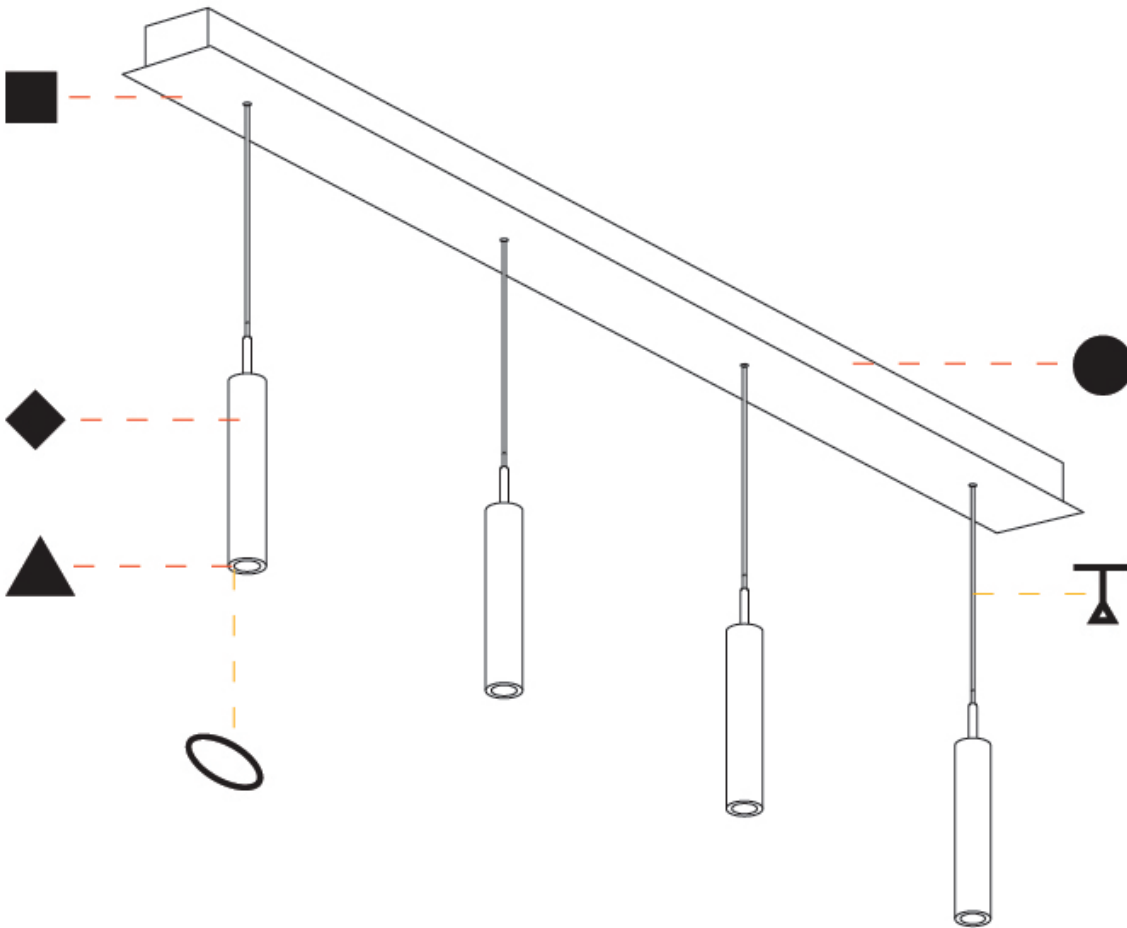

A

G-MINI CHANNEL HANGOVER SUSPENSION

A300616-

base number LED Dimming Finishes (Diamond) Finishes (Triangle) Finishes (Circle) Finish Options Shine Ring Beam Angle Options Cable Options

1. To build a product code in our configurator select the specify button on the base model # product page
2. To build a manual product code on this datasheet choose from the options listed below in blue font and add the suffix to the base model #