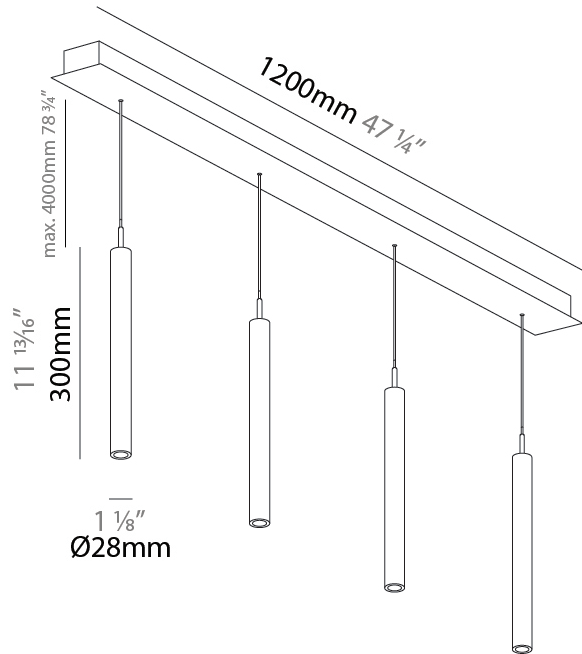

GENERAL

Series: G-Mini Channel
Subseries: G-Mini Channel Hangover
Partner: Prolicht
Division: Architectural
Installation: Suspension
Product Type: Clusters
Mounting Location: Ceiling
Light Distribution: Direct

PHYSICAL

Shape: Cylinder
Diameter (mm): 28
Diameter (in): 1 1/8"
Length (mm): 1200
Length (in): 47 1/4"
Height (mm): 300
Height (in): 11 13/16"

Diffuser: Shine Ring - NOR / OPL / YEL / ORA / RED / BLU / GRN
Fixture Finish: SSR / BKV / CWI / CRY / HAB / UFT / ITA / RUA / FTG / MYG / LOD / PUS / FRO / FUP / KIA / POP / BLS / SPG / MEY / GOH / CHC / COM / ABZ / JAG / OBR / MOS / ROR
Accent Finish: NOF / COP / MIR / SSS
Fixture Material: Extruded Aluminum / Steel
Cable Details: 2000mm/78 3/4" / 4000mm/157 1/2" - Cable, Black, Green, Orange, Red, White

ELECTRICAL

Lamp Type: LED (Zhaga Standard)
Input Wattage (W): 26
Total Output Wattage (W): 23.7
Dimming: Tri-Mode (Non-Dimming and Phase Dimming (120Vac only) and 0-10V Dimming)
Driver Included: Yes
Driver Location: Integrated
Driver Type: Constant Current - Universal
Driver Class: Class 2
Input Voltage (V): 120 - 277

LED

Color Temperature (°K): 2700 / 3000 / 3500 / 4000
Max. Delivered Lumen (lm): 1546 / 1615 / 1705 / 1751
Nominal Lumen (lm): 1840 / 1949 / 2057 / 2112
CRI: >90 CRI
Lamp Life (hrs): 50000

OPTICAL

Beam Angle: 20 / 26 / 56

RATINGS AND CERTIFICATIONS

Certified By: Certified for North American Standards
IP rating: IP20