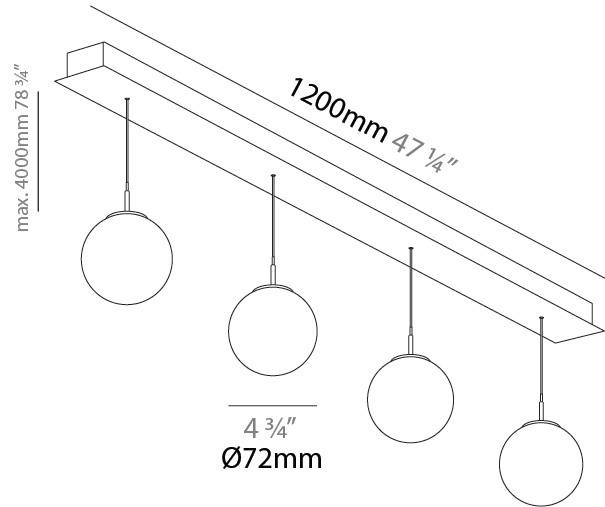

GENERAL

Series: G-Mini Channel
Subseries: G-Mini Channel Bilo
Partner: Prolicht
Division: Architectural
Installation: Suspension
Product Type: Clusters
Mounting Location: Ceiling
Light Distribution: Direct

PHYSICAL

Shape: Cylinder
Diameter (mm): 120
Diameter (in): 4 ¾
Length (mm): 1200
Length (in): 47 ¼
Height (mm): 120
Height (in): 4 ¾
Diffuser: Touch of Color - NOR / OPL / YEL / ORA / RED / BLU / GRN
Fixture Finish: SSR / BKV / CWI / CRY / HAB / UFT / ITA / RUA / FTG / MYG / LOD / PUS / FRO / FUP / KIA / POP / BLS / SPG / MEY / GOH / CHC / COM / ABZ / JAG / OBR / MOS / ROR
Accent Finish: NOF / COP / MIR / SSS
Fixture Material: Extruded Aluminum / Steel
Cable Details: 2000mm/78 ¾" / 4000mm/157 1/2" - Cable, Black, Green, Orange, Red, White

ELECTRICAL

Lamp Type: LED (Zhaga Standard)
Input Wattage (W): 26
Total Output Wattage (W): 23.7
Dimming: Non-Dimmable
Driver Included: Yes
Driver Location: Integrated
Driver Type: Constant Current - Universal
Driver Class: Class 2
Input Voltage (V): 120 - 277

LED

Color Temperature (°K): 2700 / 3000 / 3500 / 4000
Max. Delivered Lumen (lm): 1424 / 1507 / 1591 / 1634
Nominal Lumen (lm): 1840 / 1949 / 2057 / 2112
CRI: >90 CRI
Lamp Life (hrs): 50000

OPTICAL

Beam Angle: 180

RATINGS AND CERTIFICATIONS

Certified By: Certified for North American Standards
IP rating: IP20